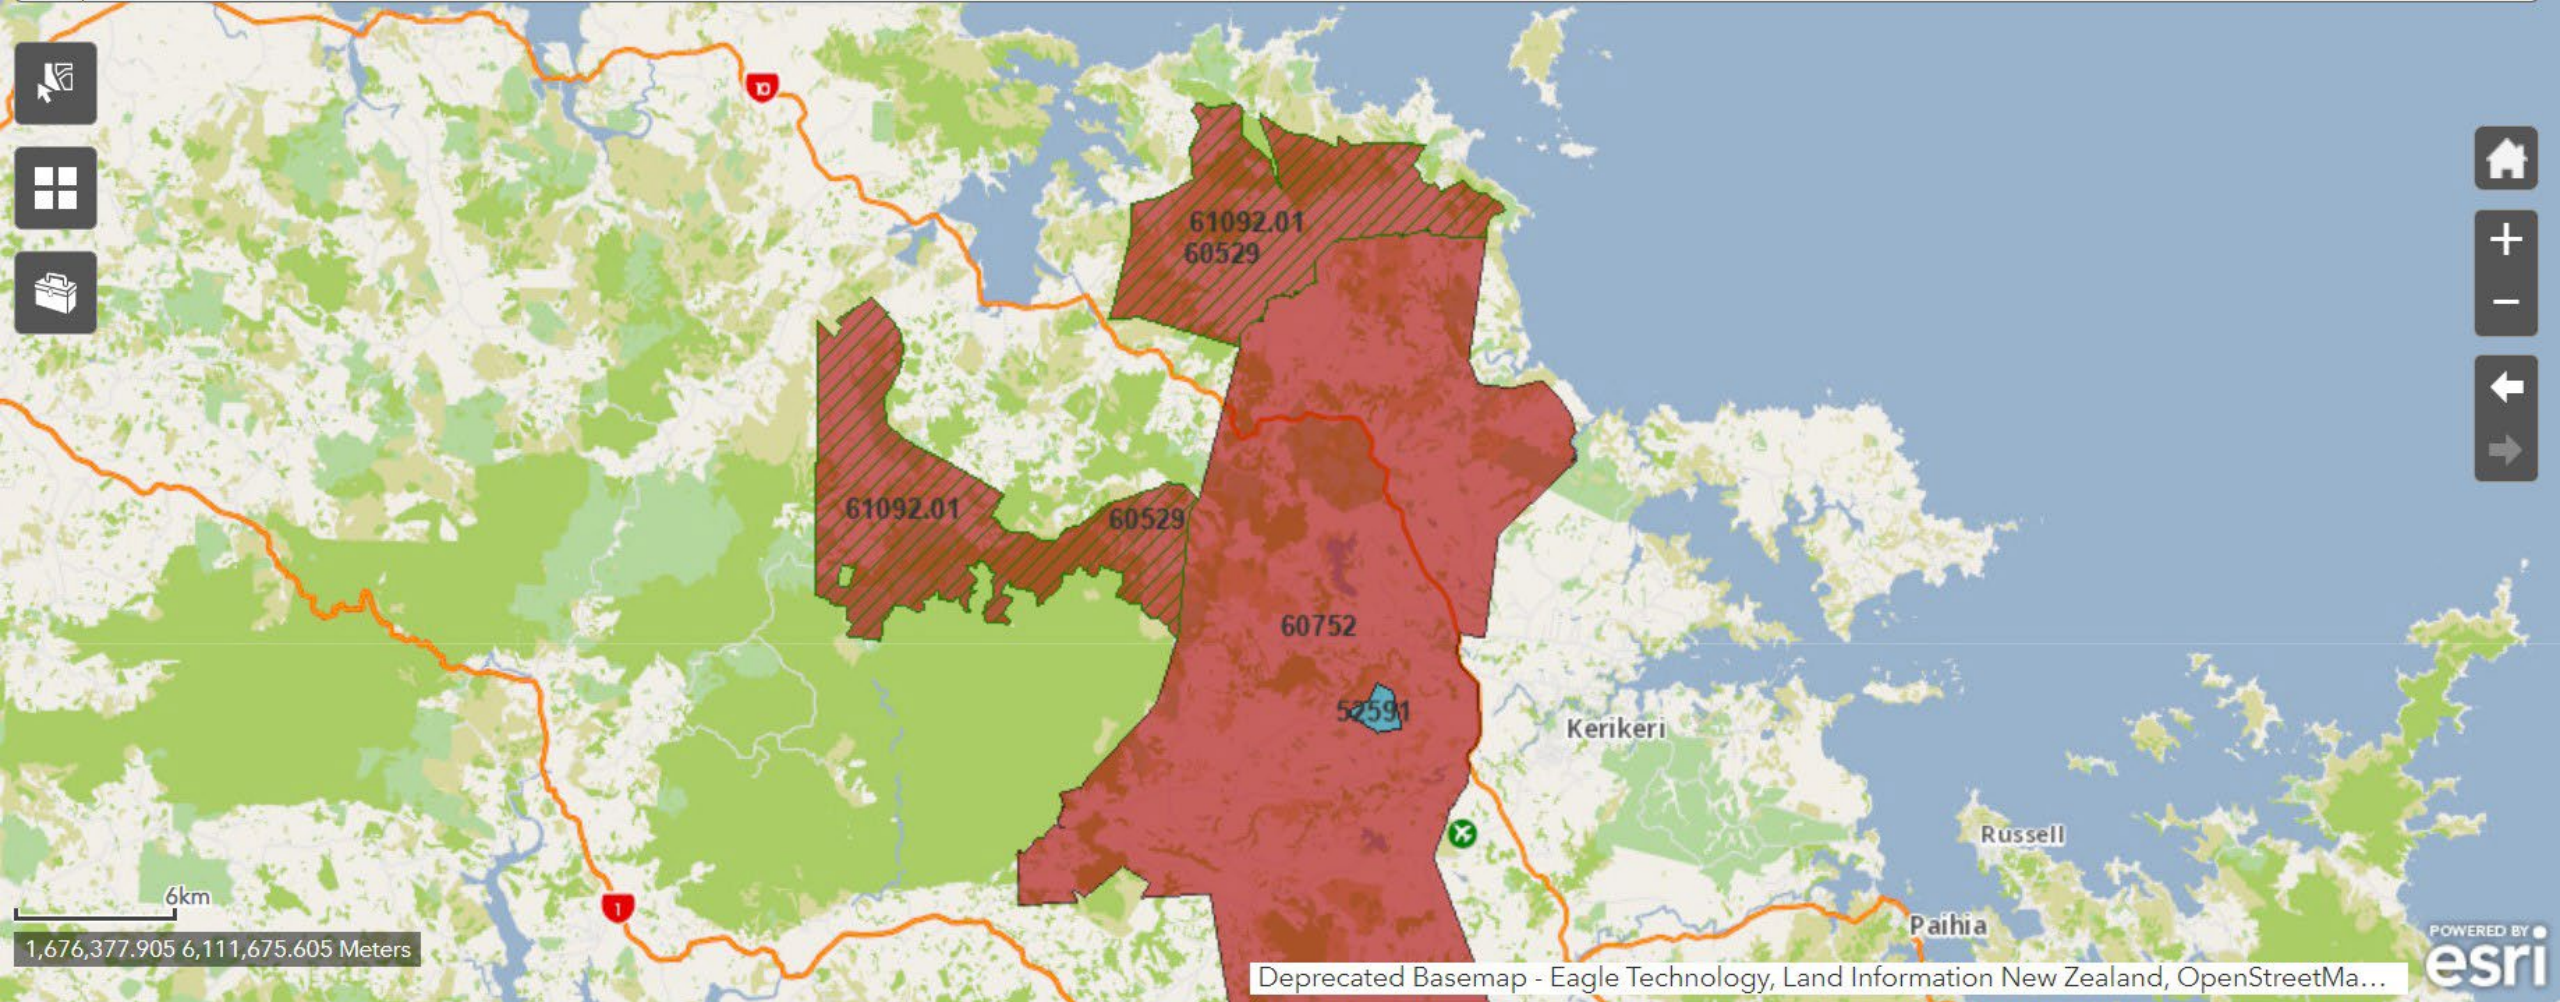

# Forest & Bird

TE REO O TE TAIAO | *Giving Nature a Voice*

Far North District Council Long  
Term Plan oral submission:

*Mineral Overlay*

search permits, places, blocks

• Kaitaia

• Kerikeri

• Whangārei

• Dargaville

• Mangawhai

• Warkworth

• Auckland

• Pukekohe

• Thames

Google

Waihi Gold Discovery Centre & Mine Tours

Otesha Falls

Golden Valley Rd

Trig Rd N

WAIKATO

Tasman Holiday Parks - Waihi Beach  
Top rated

Waihi Beach Trig

Waihi Beach Dirt Track

Waihi Beach

search permits, places, blocks

Deprecated Basemap - Eagle Technology, Land Information New Zealand, OpenStreetMa...