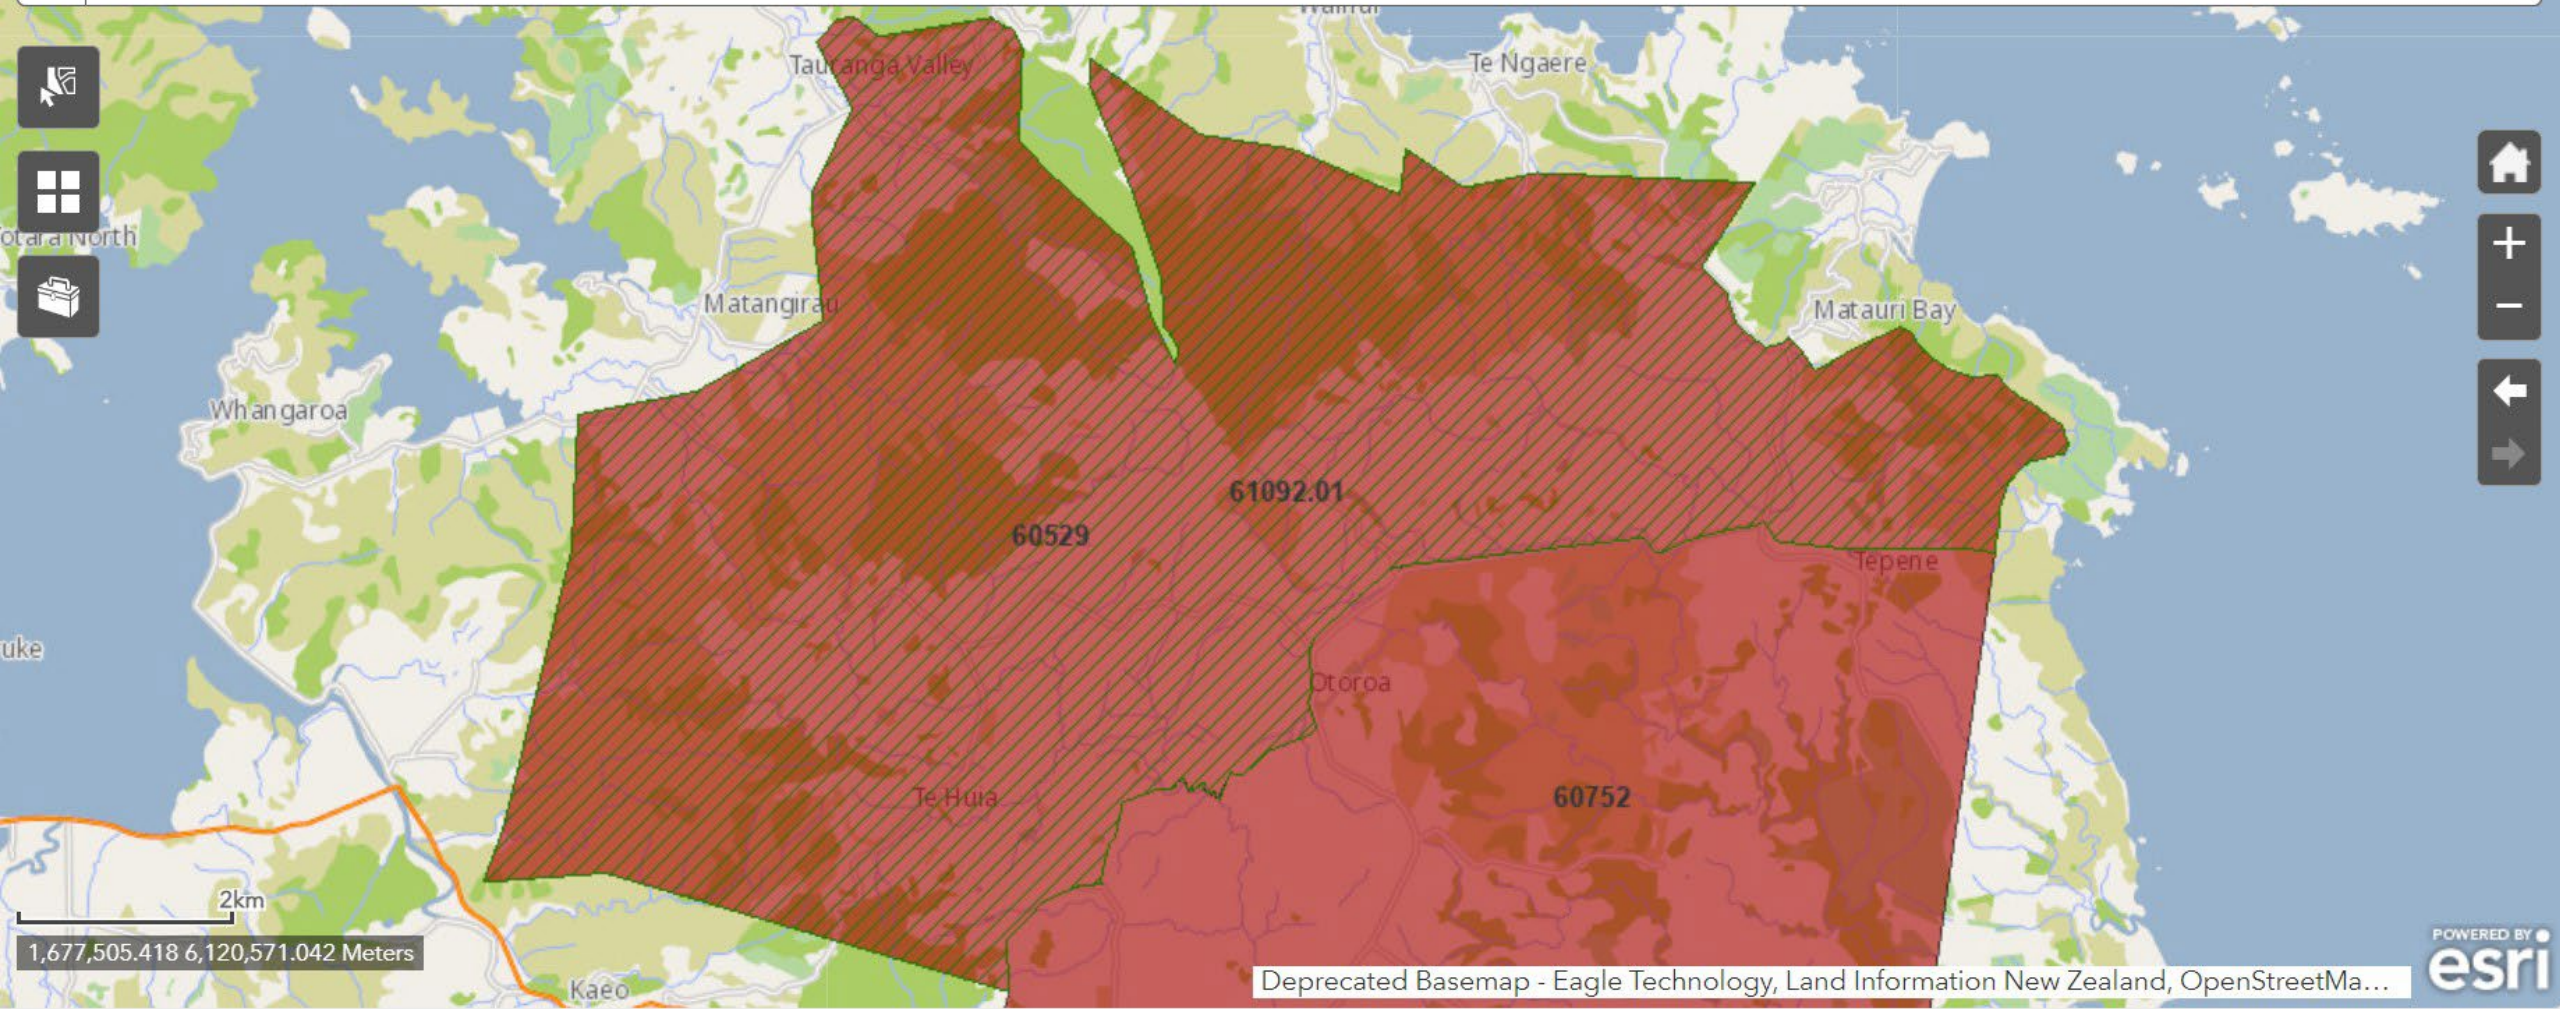

Beach Rd

Waihi Beach

Wilson

Layers

Map navigation controls including a compass, zoom in (+) and zoom out (-) buttons, a street view pegman icon, and a home button.

search permits, places, blocks

Deprecated Basemap - Eagle Technology, Land Information New Zealand, OpenStreetMa...

search permits, places, blocks

Deprecated Basemap - Eagle Technology, Land Information New Zealand, OpenStreetMa...

# New prospecting permit as of 7 Oct 2024: