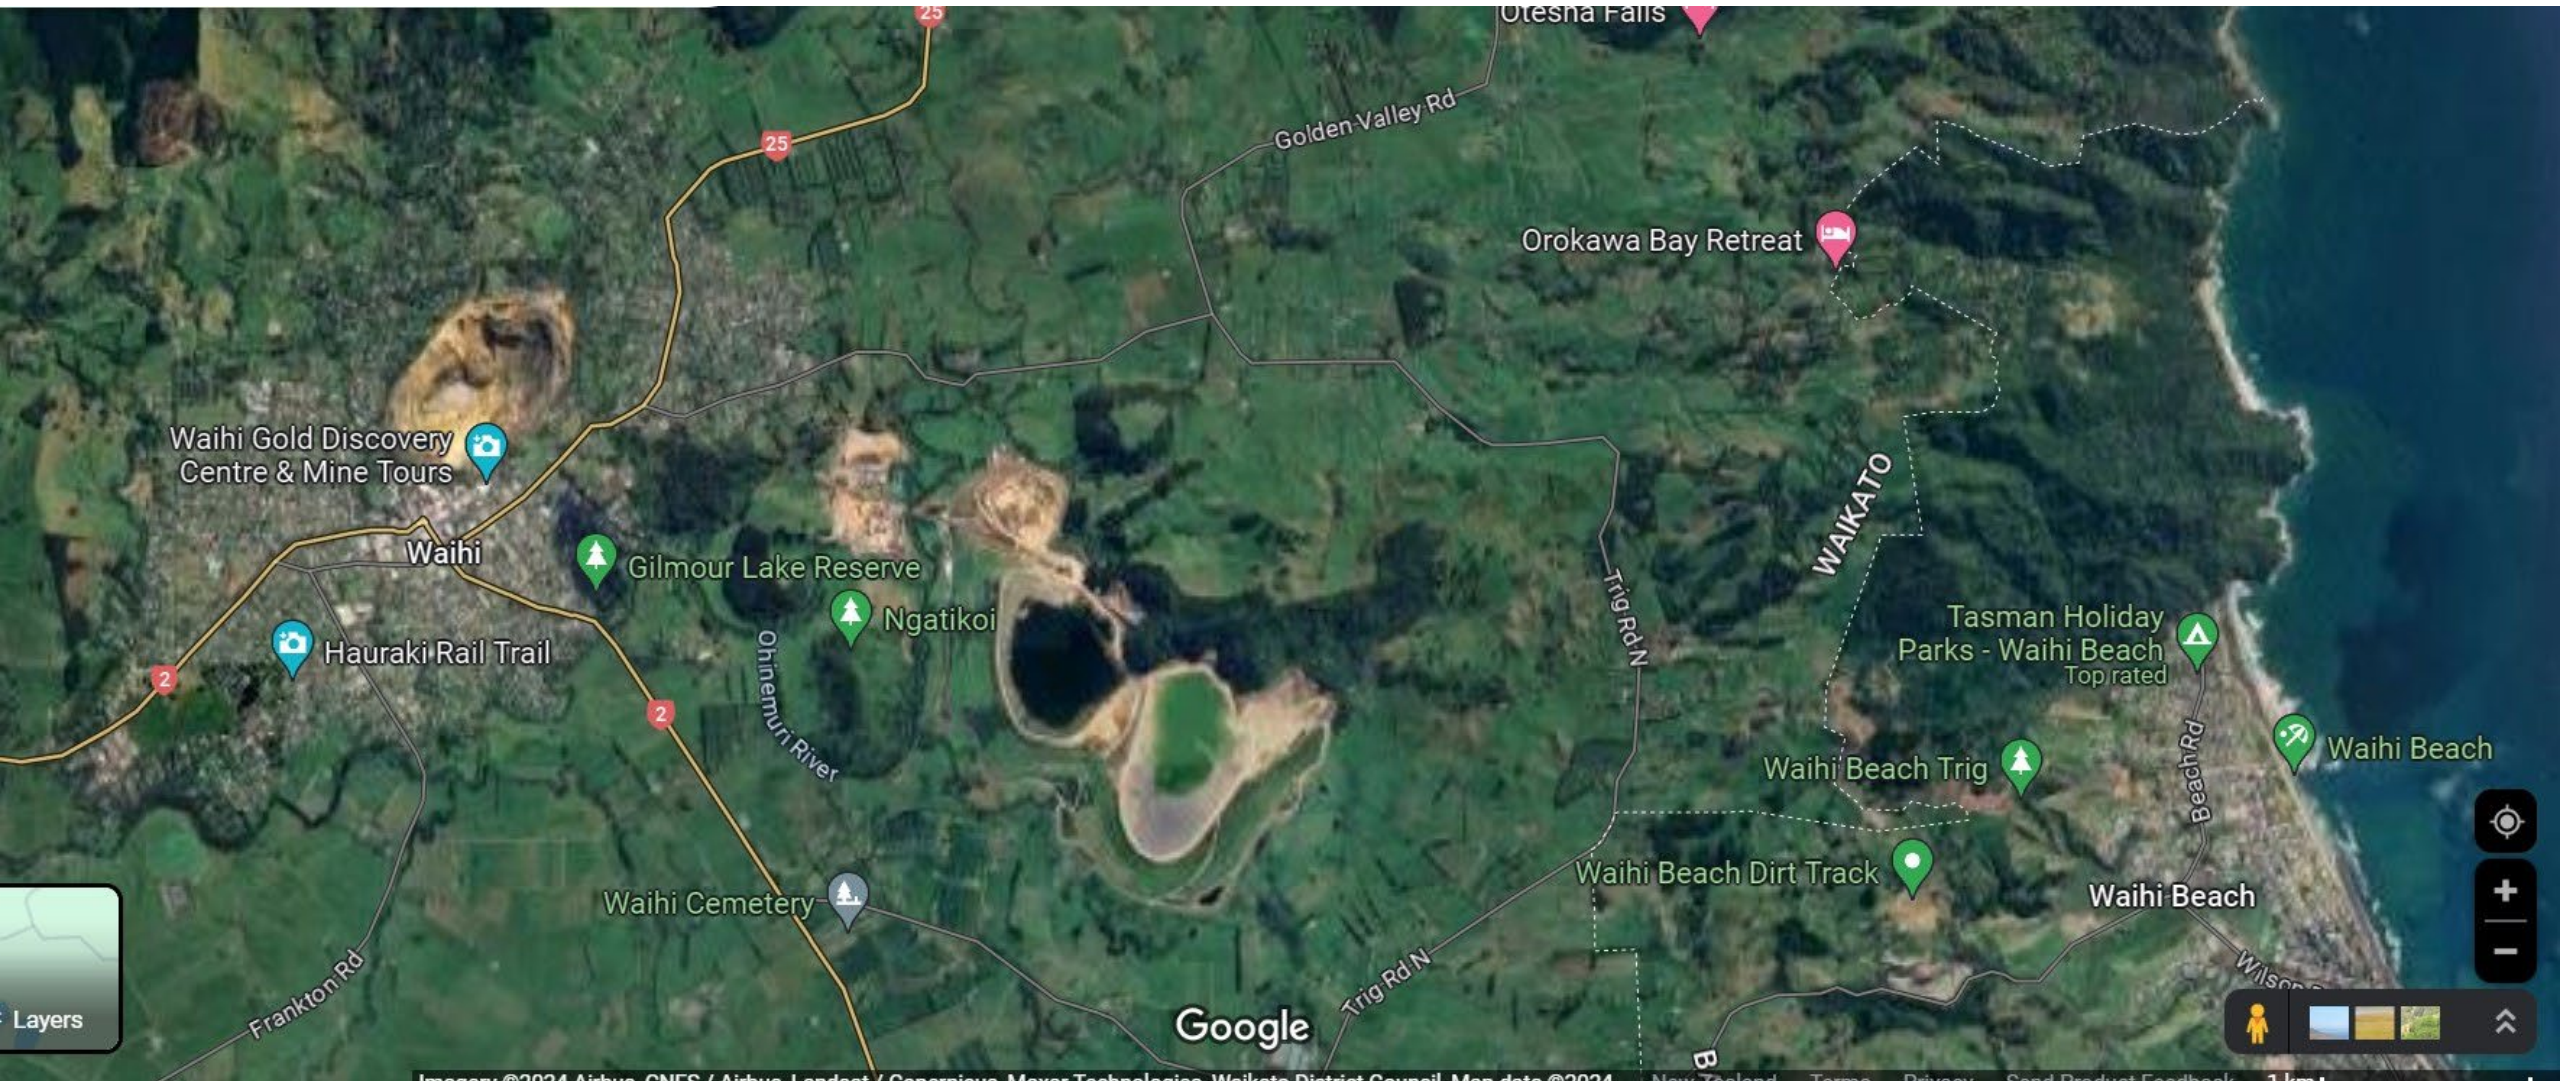

• Dargaville

• Mangawhai

• Warkworth

• Auckland

• Pukekohe

• Thames

Google

Waihi Gold Discovery Centre & Mine Tours

Waihi

Gilmour Lake Reserve

Ngatikoi

Hauraki Rail Trail

Oniemuri River

Waihi Cemetery

Google

Orokawa Bay Retreat

Otesha Falls

Golden Valley Rd

Trig Rd N

WAIKATO

Tasman Holiday Parks - Waihi Beach  
Top rated

Waihi Beach Trig

Waihi Beach Dirt Track

Waihi Beach

search permits, places, blocks

Deprecated Basemap - Eagle Technology, Land Information New Zealand, OpenStreetMa...