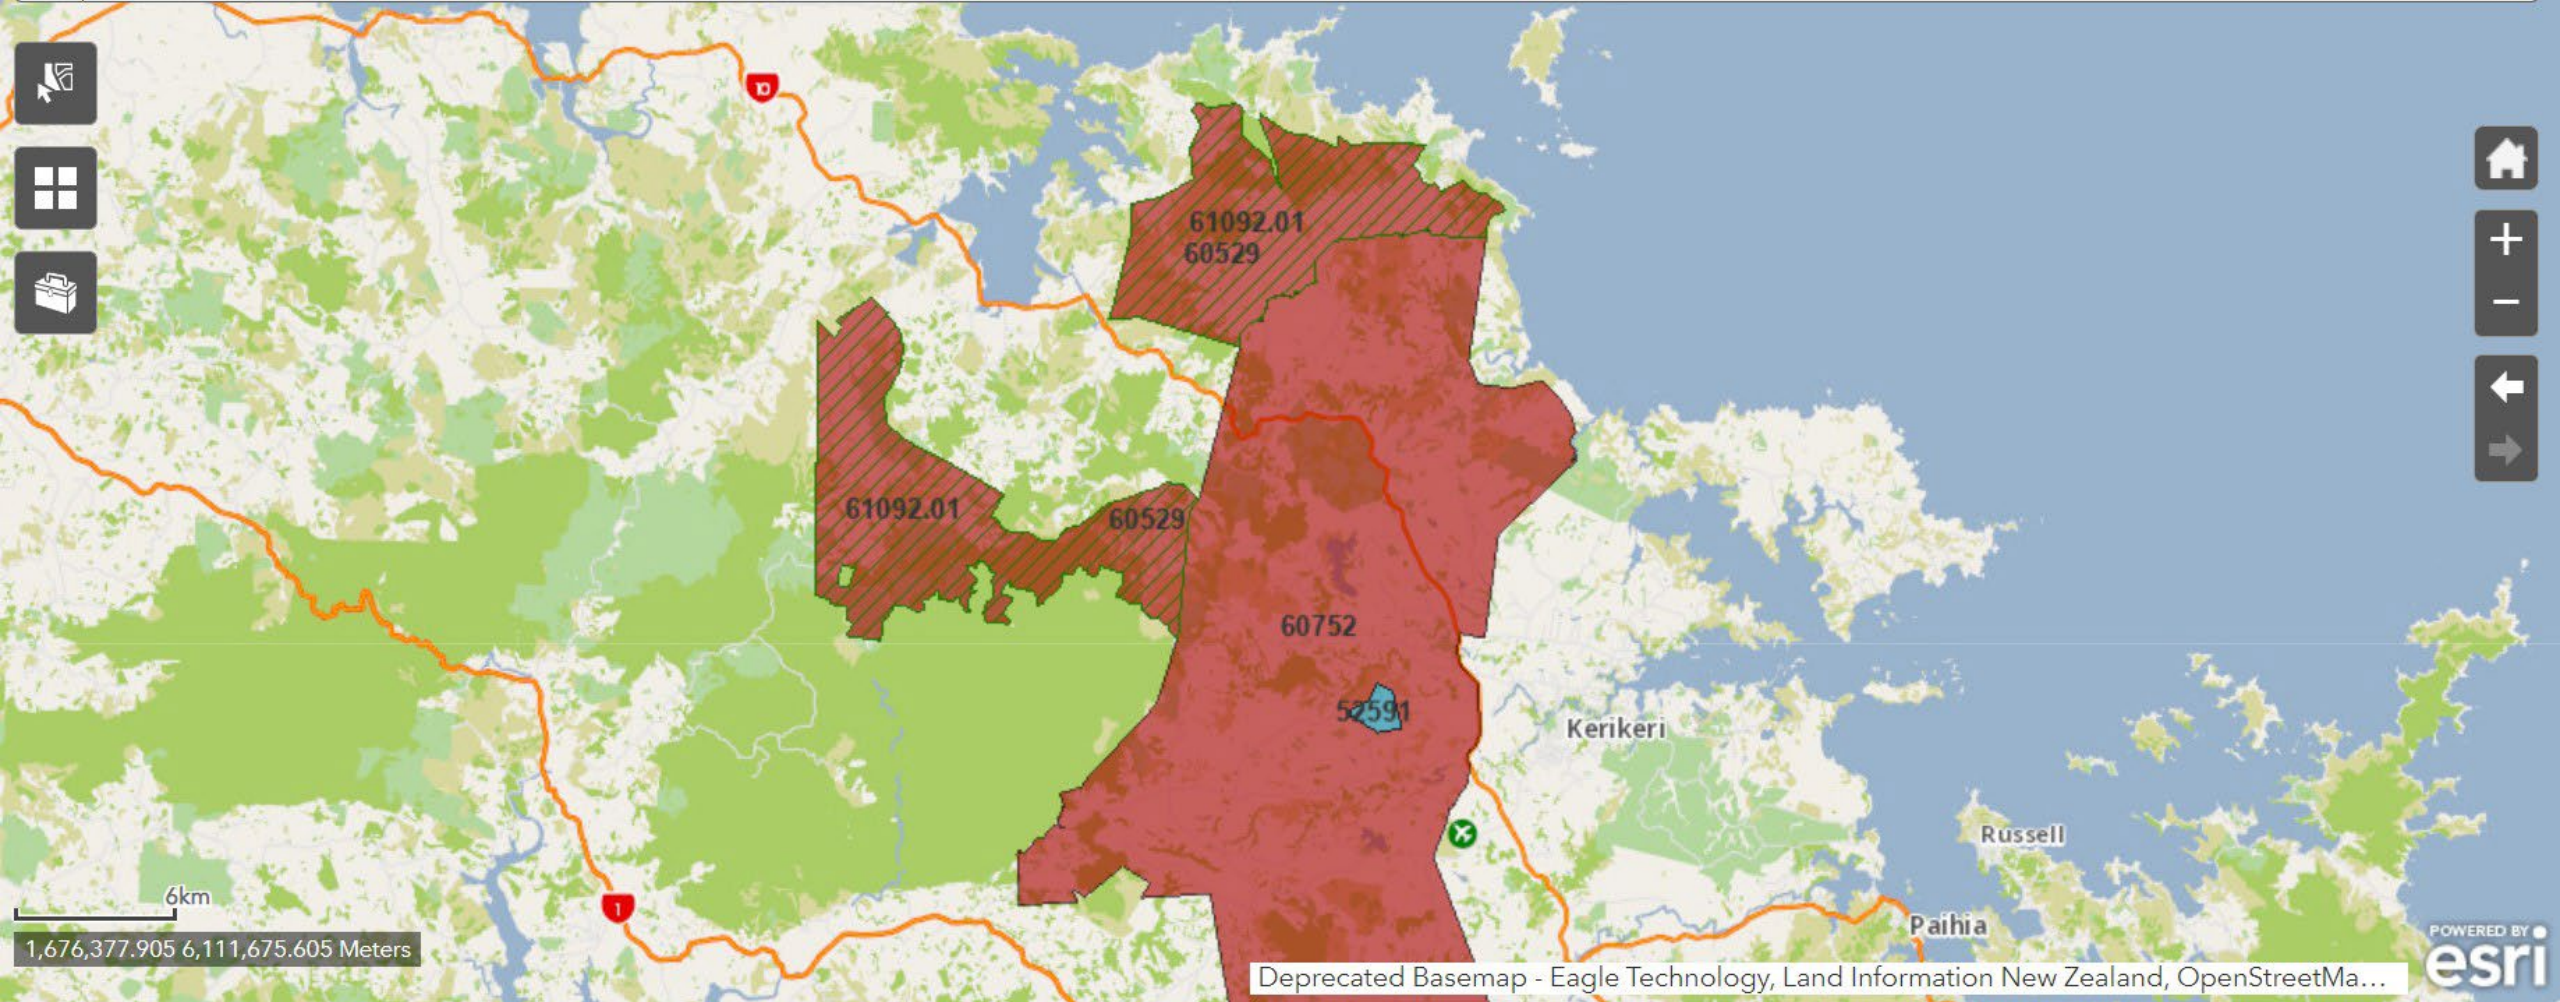

Beach Rd

Waihi Beach

Wilson

Layers

Map navigation controls including a compass, zoom in (+) and zoom out (-) buttons, a street view pegman icon, and a home button.

search permits, places, blocks

Deprecated Basemap - Eagle Technology, Land Information New Zealand, OpenStreetMa...

search permits, places, blocks

Deprecated Basemap - Eagle Technology, Land Information New Zealand, OpenStreetMa...

# New prospecting permit as of 7 Oct 2024: