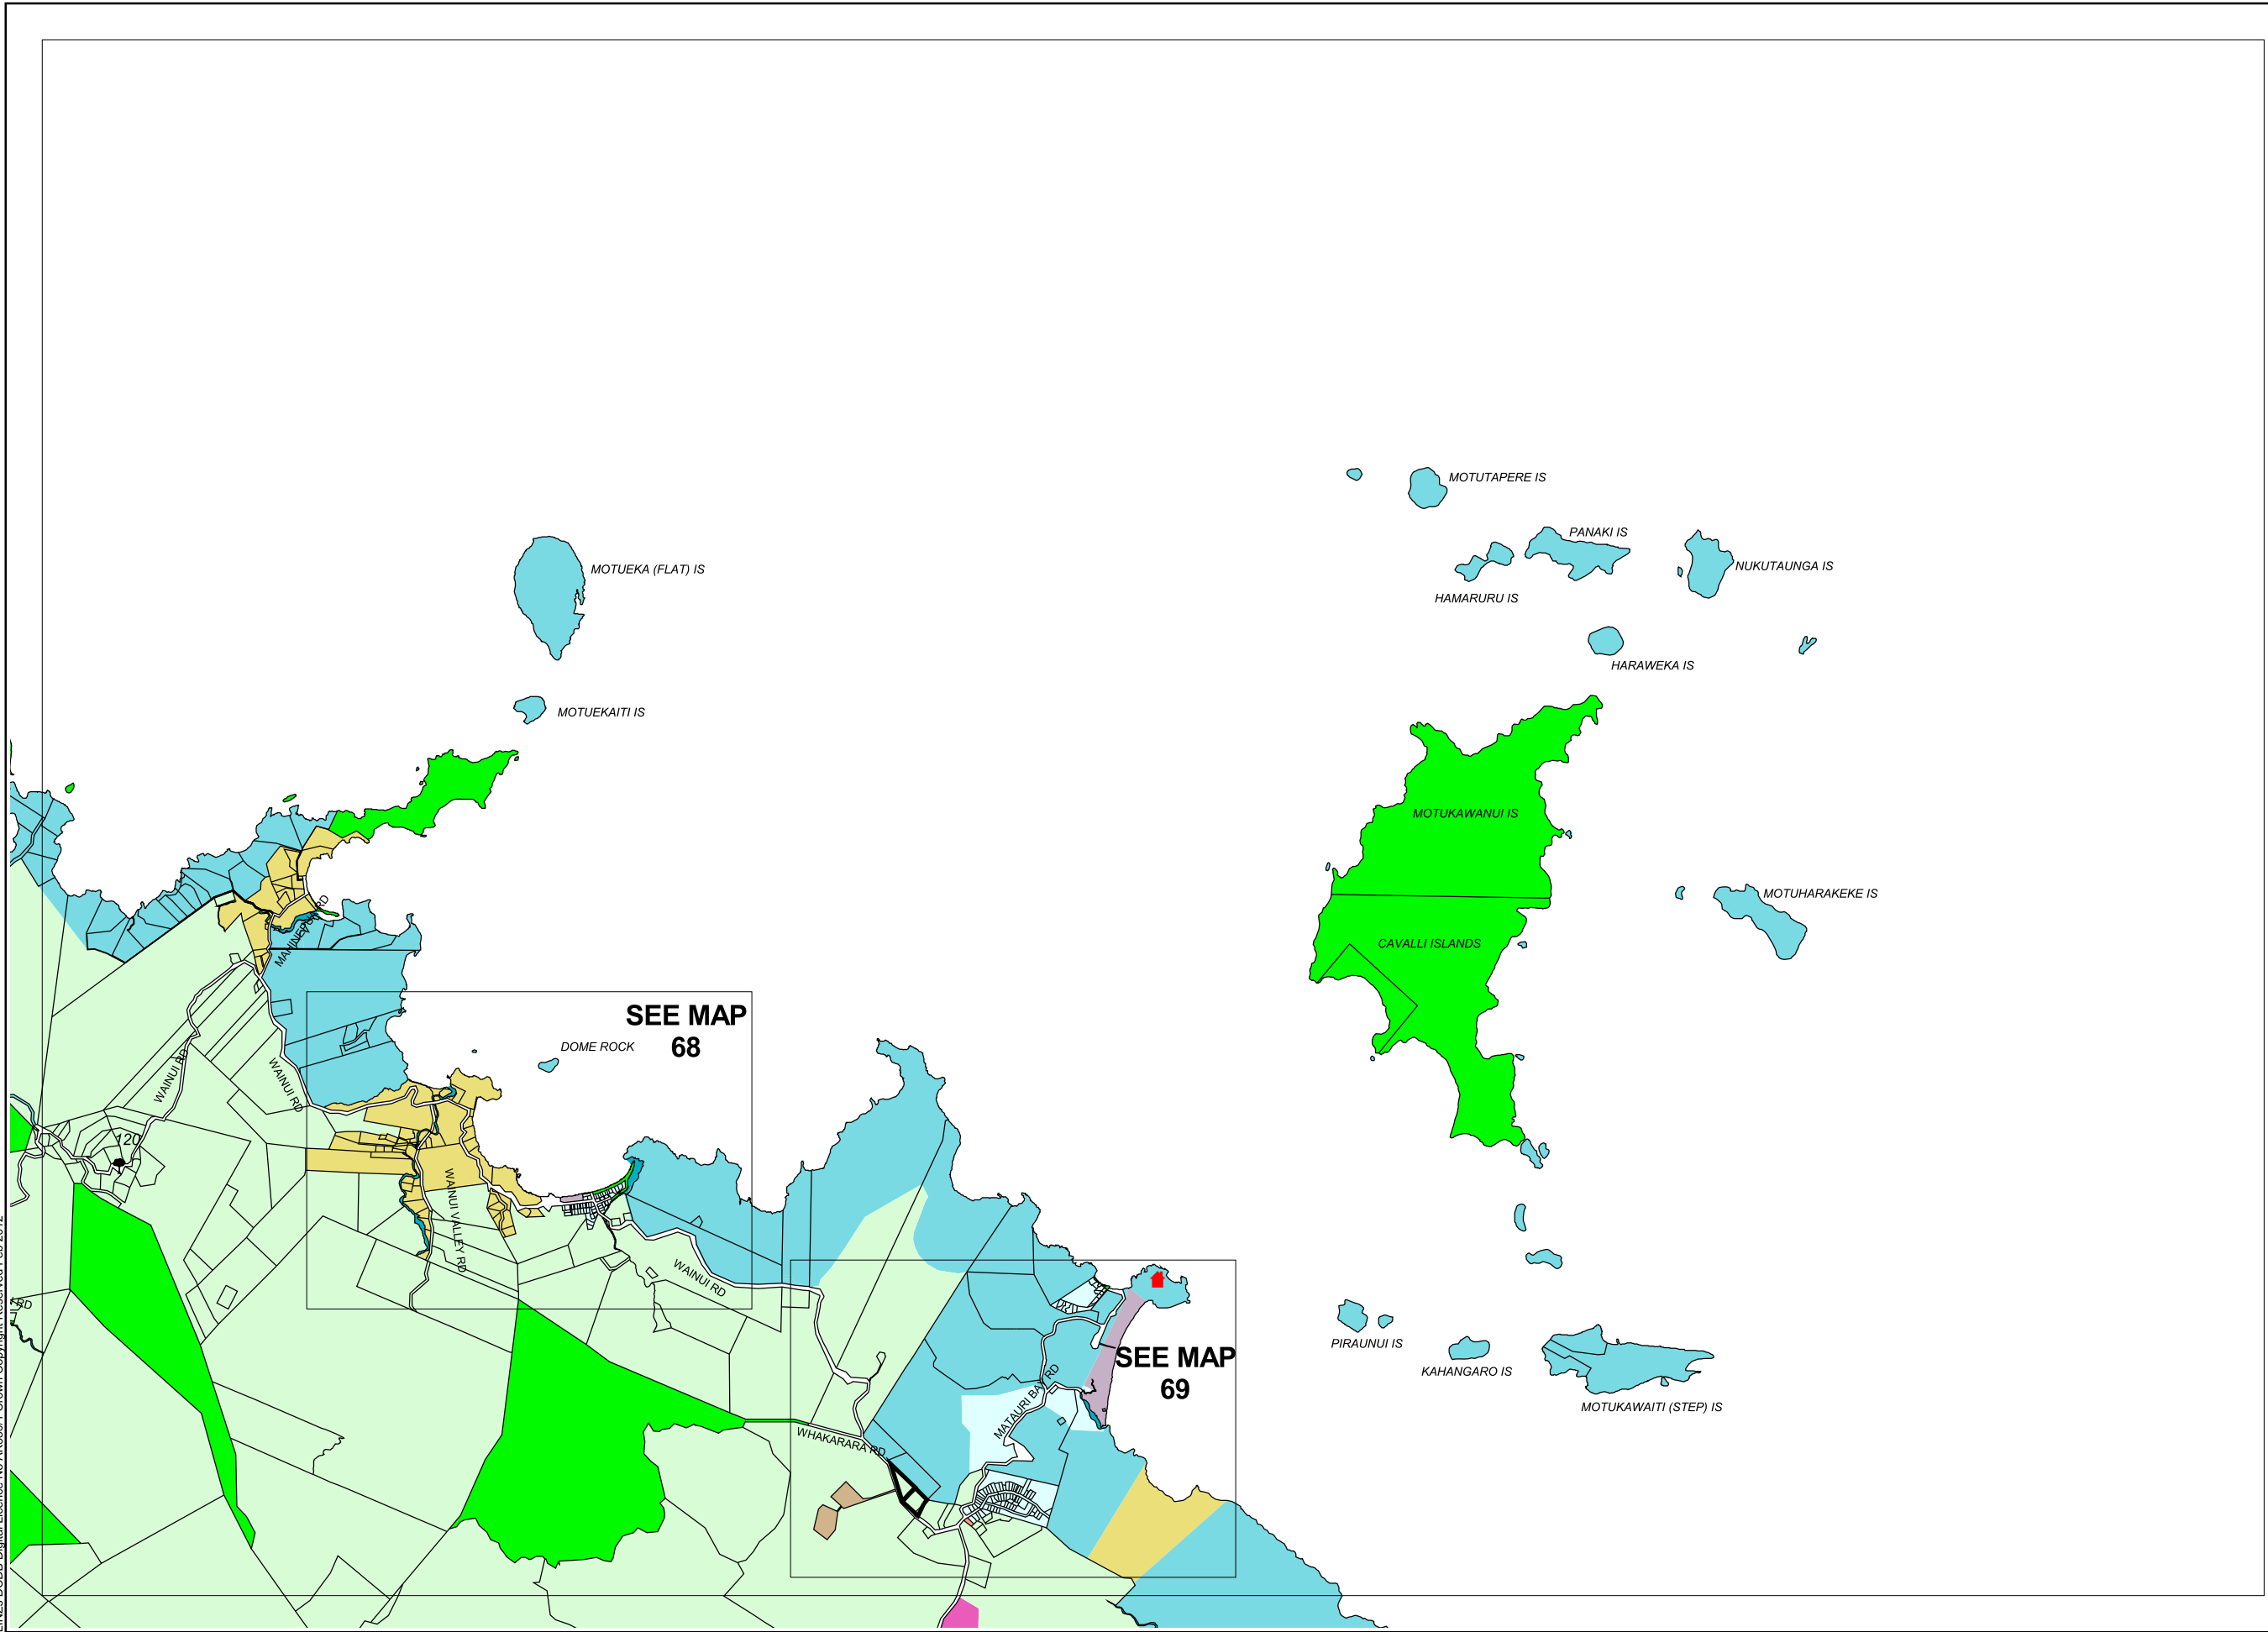

LINZs DCDB Digital Licence No AK35011 Crown Copyright. Reserved Feb 2012

- Zone**
- Conservation
 - Coastal Living
 - Commercial
 - Coastal Residential
 - General Coastal
 - Industrial
 - Kauri Cliffs
 - Lakes and Rivers
 - Minerals
 - Recreational Activities
 - Rural Production
 - Road
 - Coastal Marine
 - Designations
 - Historic Site
 - Notable Tree

Note :-
Roads carry the same zoning as the adjoining land. If a boundary between zones follows a road, the zone boundary is located on the centreline of the formed road, or where unformed, the centreline of the legal road

16	17	
21	22	23
27	28	29

Map Index

Map 17

DISCLAIMER
Considerable care has been taken to avoid errors and omissions, and the latest information has been included in these District Plan maps. However, even with the greatest care inaccuracies may occur and therefore the Far North District Council cannot accept any responsibility for such errors and omissions.