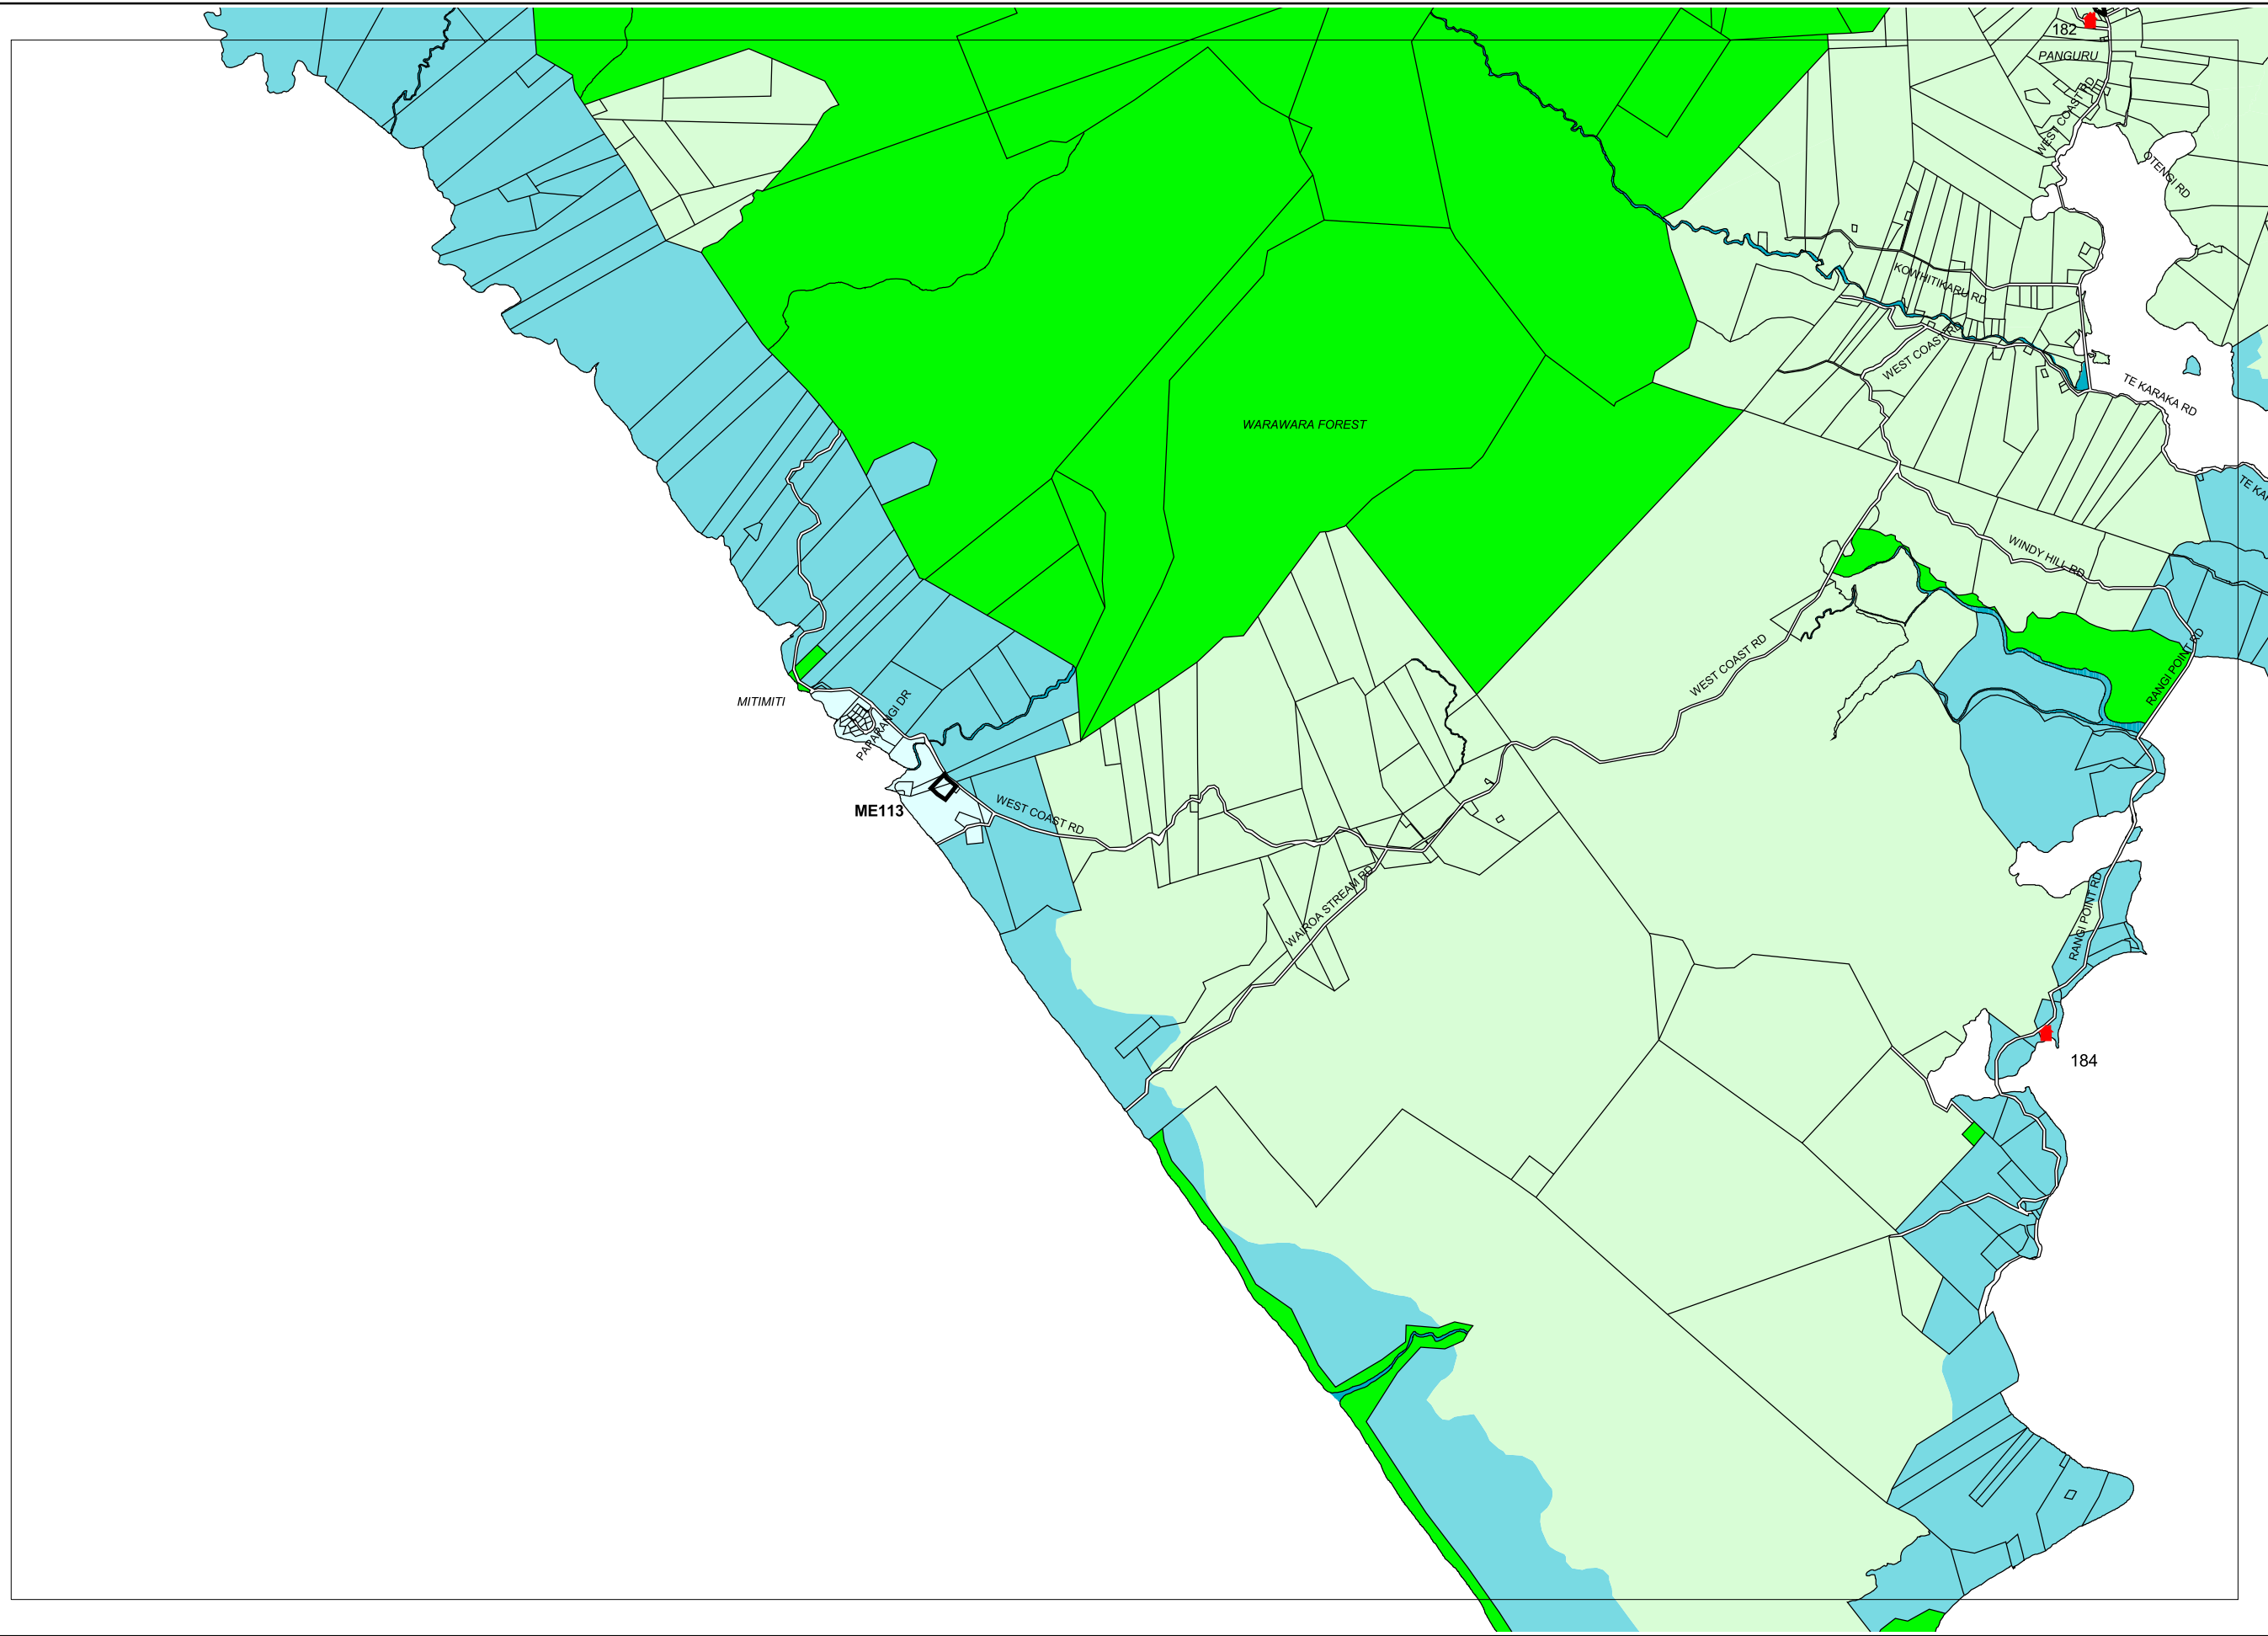

LINZs DCDB Digital Licence No AK3501. Crown Copyright. Reserved Nov. 2012

- Zone**
- Conservation
 - Coastal Residential
 - General Coastal
 - Lakes and Rivers
 - Rural Production
 - Road
 - Coastal Marine
 - Designations
 - Historic Site

Note :-
Roads carry the same zoning as the adjoining land. If a boundary between zones follows a road, the zone boundary is located on the centreline of the formed road, or where unformed, the centreline of the legal road

Map Index

Map 38

DISCLAIMER
Considerable care has been taken to avoid errors and omissions, and the latest information has been included in these District Plan maps. However, even with the greatest care inaccuracies may occur and therefore the Far North District Council cannot accept any responsibility for such errors and omissions.