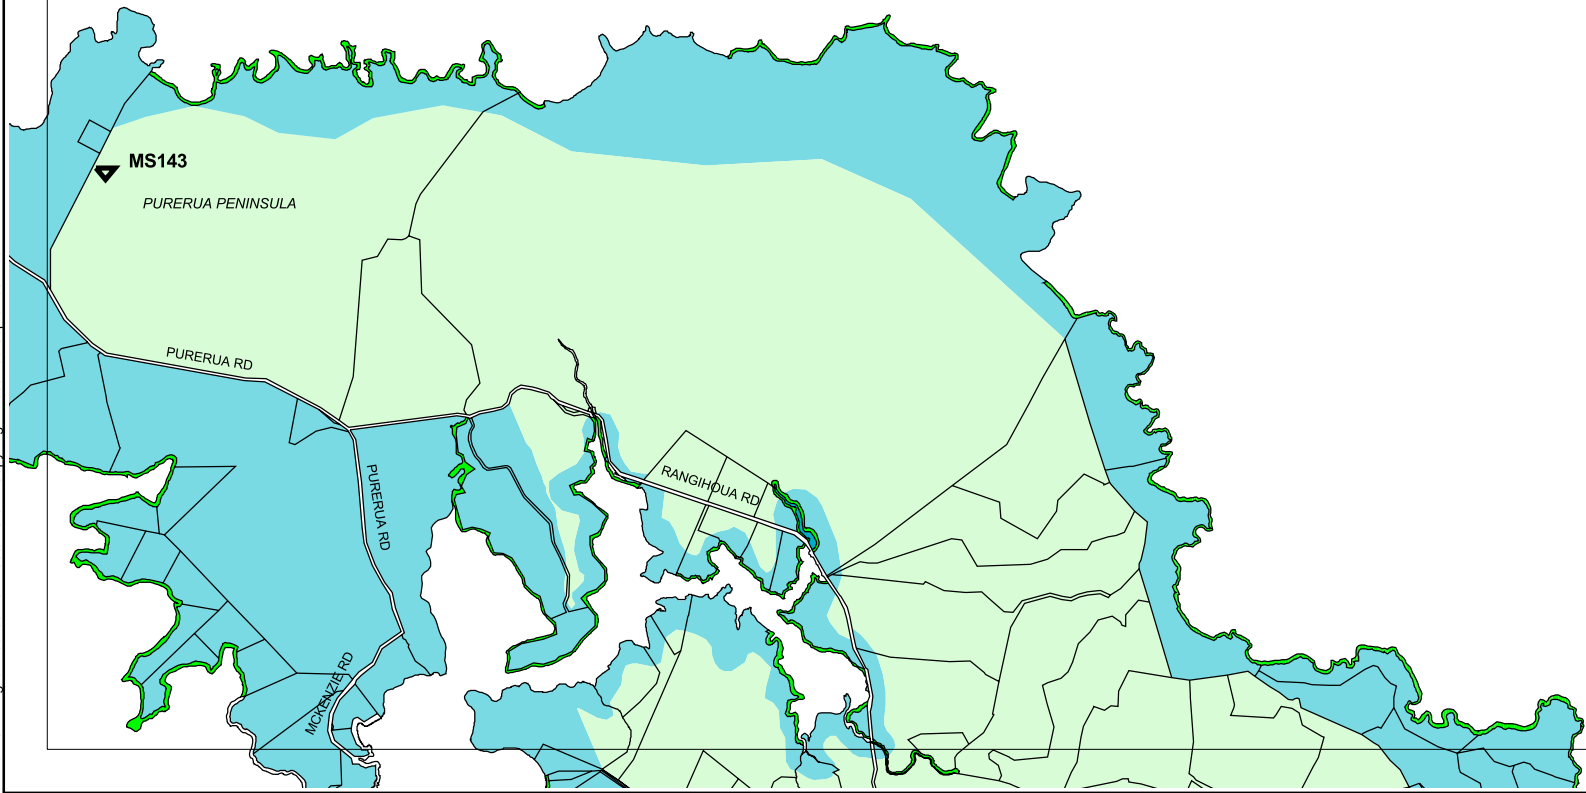

LINZs DCDB Digital Licence No AK35011 Crown Copyright Reserved September 2007

- Zone**
- Conservation
 - General Coastal
 - Lakes and Rivers
 - Rural Production
 - Road
 - Coastal Marine
 - Designations

Note :-
Roads carry the same zoning as the adjoining land. If a boundary between zones follows a road, the zone boundary is located on the centreline of the formed road, or where unformed, the centreline of the legal road

22	23	
28	29	30
35	36	37

Map Index

Map 23

Scale 1:50,000

DISCLAIMER

Considerable care has been taken to avoid errors and omissions, and the latest information has been included in these District Plan maps. However, even with the greatest care inaccuracies may occur and therefore the Far North District Council cannot accept any responsibility for such errors and omissions.