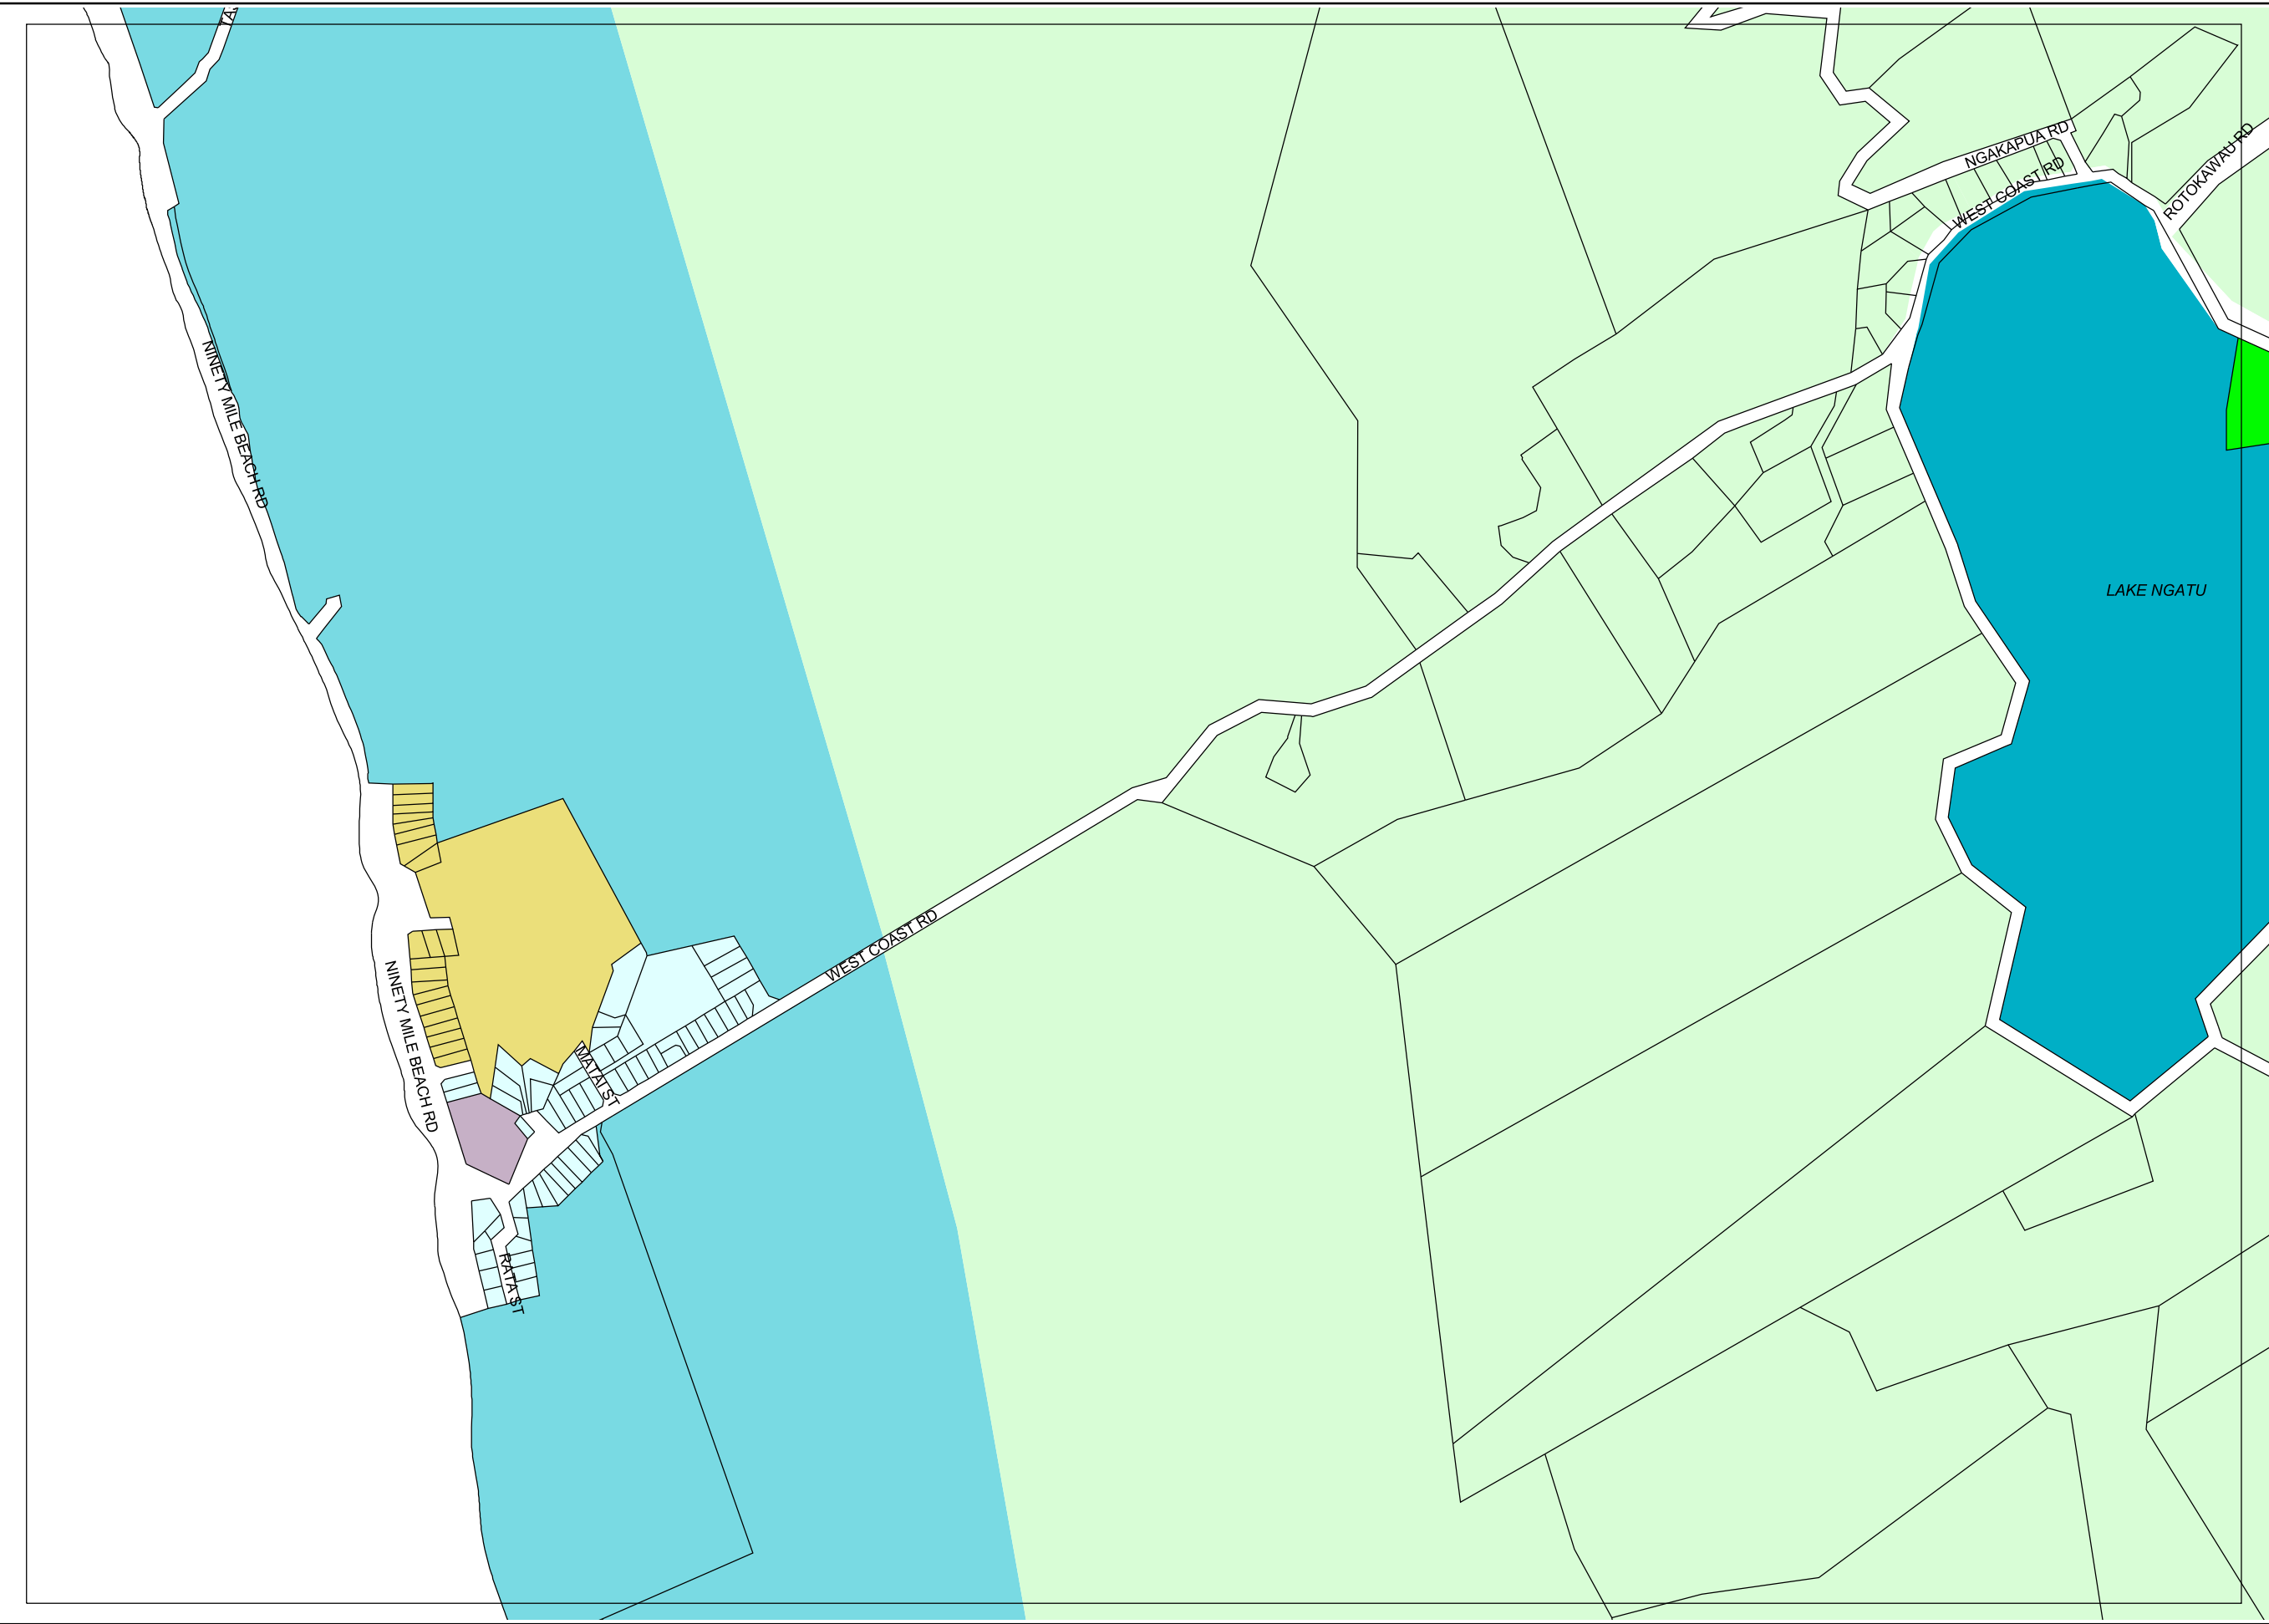

LINZs DCDB Digital Licence No AK3501. Crown Copyright. Reserved Feb 2012

- Zone**
- Conservation
 - Coastal Living
 - Coastal Residential
 - General Coastal
 - Lakes and Rivers
 - Rural Production
 - Road
 - Coastal Marine

Note :-
Roads carry the same zoning as the adjoining land. If a boundary between zones follows a road, the zone boundary is located on the centreline of the formed road, or where unformed, the centreline of the legal road

65

13

Map Index
Map 65
WAIPAPAKAURI BEACH

DISCLAIMER
Considerable care has been taken to avoid errors and omissions, and the latest information has been included in these District Plan maps. However, even with the greatest care inaccuracies may occur and therefore the Far North District Council cannot accept any responsibility for such errors and omissions.